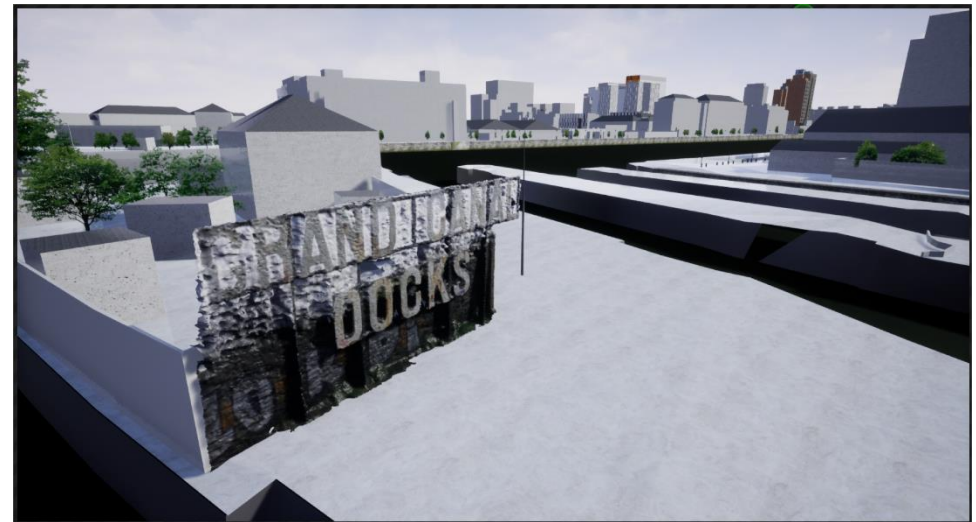

**GROUND TRUTH IN DIGITAL DUBLIN:
DEEP MAPPING IN VIRTUAL REALITY**

Participation and Crowdsourcing 3D data

We gratefully acknowledge funding from
Science Foundation Ireland
under the Investigator's Award Program.
Award number: 15/IA/3090